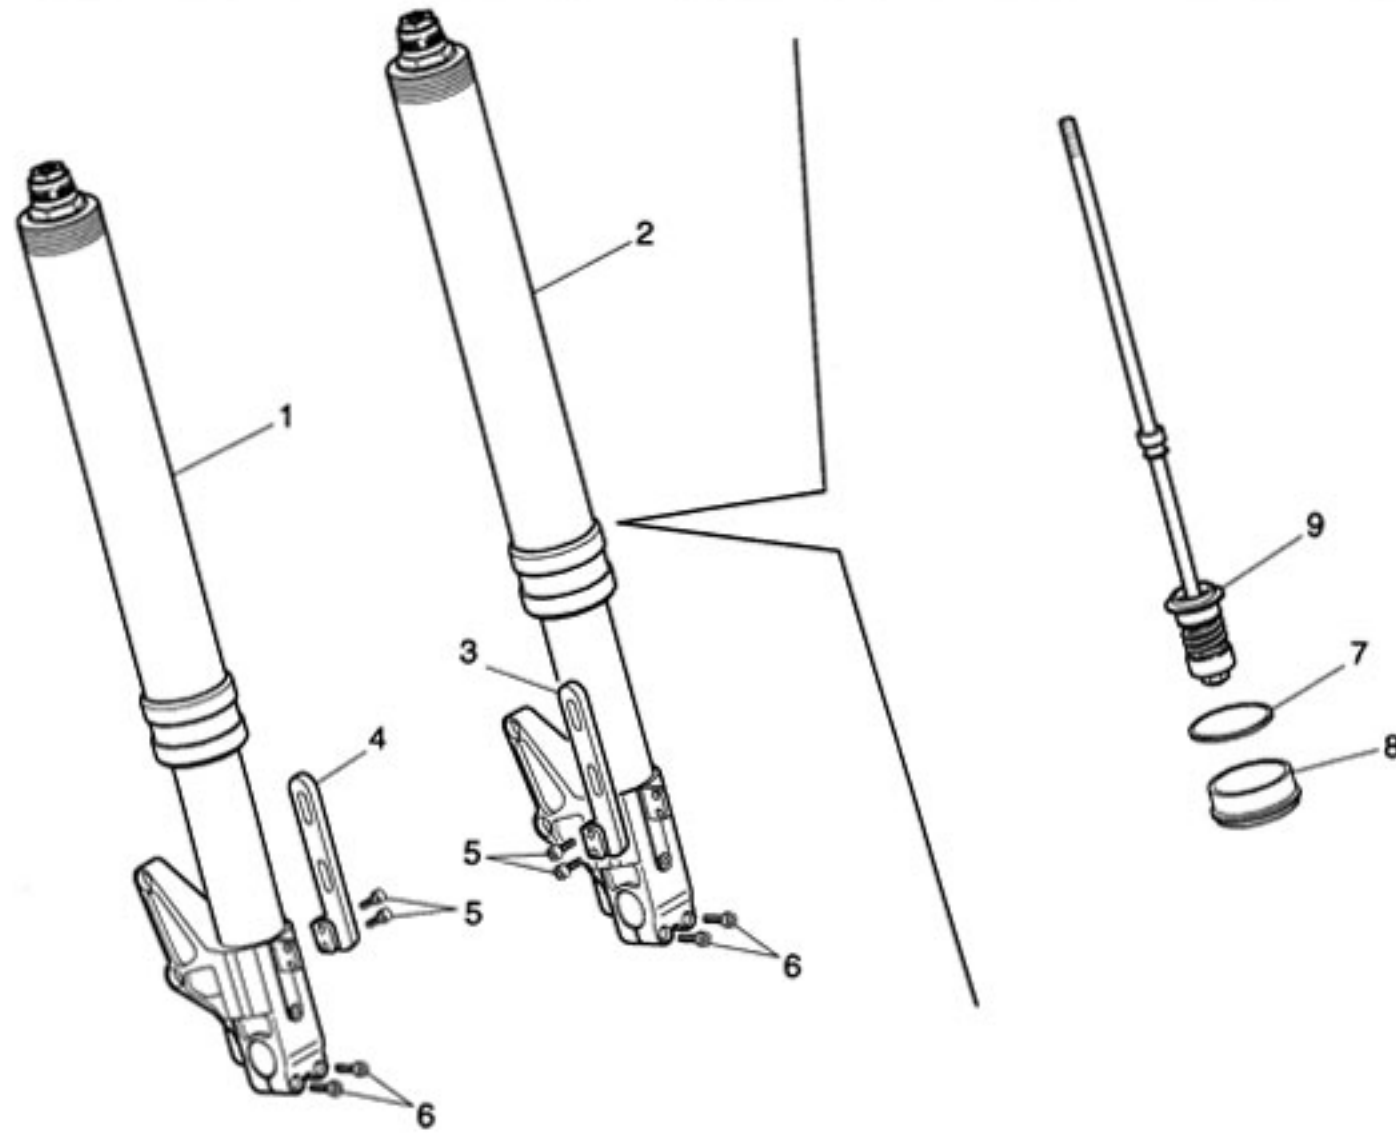

Mondial Moto s.p.a.

SOSPENSIONE ANTERIORE FRONT FORK

Sez.
Sect.**F**Tav.
Tab.**10**

Piega

Cod. # MRBP010007.6

Release: 00/2003-07

Ref.	Descrizione	Description	Year	Version	Cod. #	Q.ty
1	Gambale forcella destro	Tube, outer	-	-	MSPP010013.5	1
2	Gambale forcella sinistro	Tube, outer	-	-	MSPP010014.5	1
3	Supporto parafrangente anteriore sinistro	Support, left front mudguard	-	-	MSPP010123.3	1
4	Supporto parafrangente anteriore destro	Support, right front mudguard	-	-	MSPP010063.3	1
5	Vite M5x16	Screw M5x16	-	-	2010420516.0	4
6	Vite M8x30	Screw M8x30	-	-	2010490830.0	4
7	Paraolio forcella	Oil seal, fork	-	-	MSPP010101.4	2
8	Parapolvere forcella	Dust seal, fork	-	-	MSPP010102.4	2
9	Pompante	Damper, compl. FR	-	-	MSPP010368.4	2