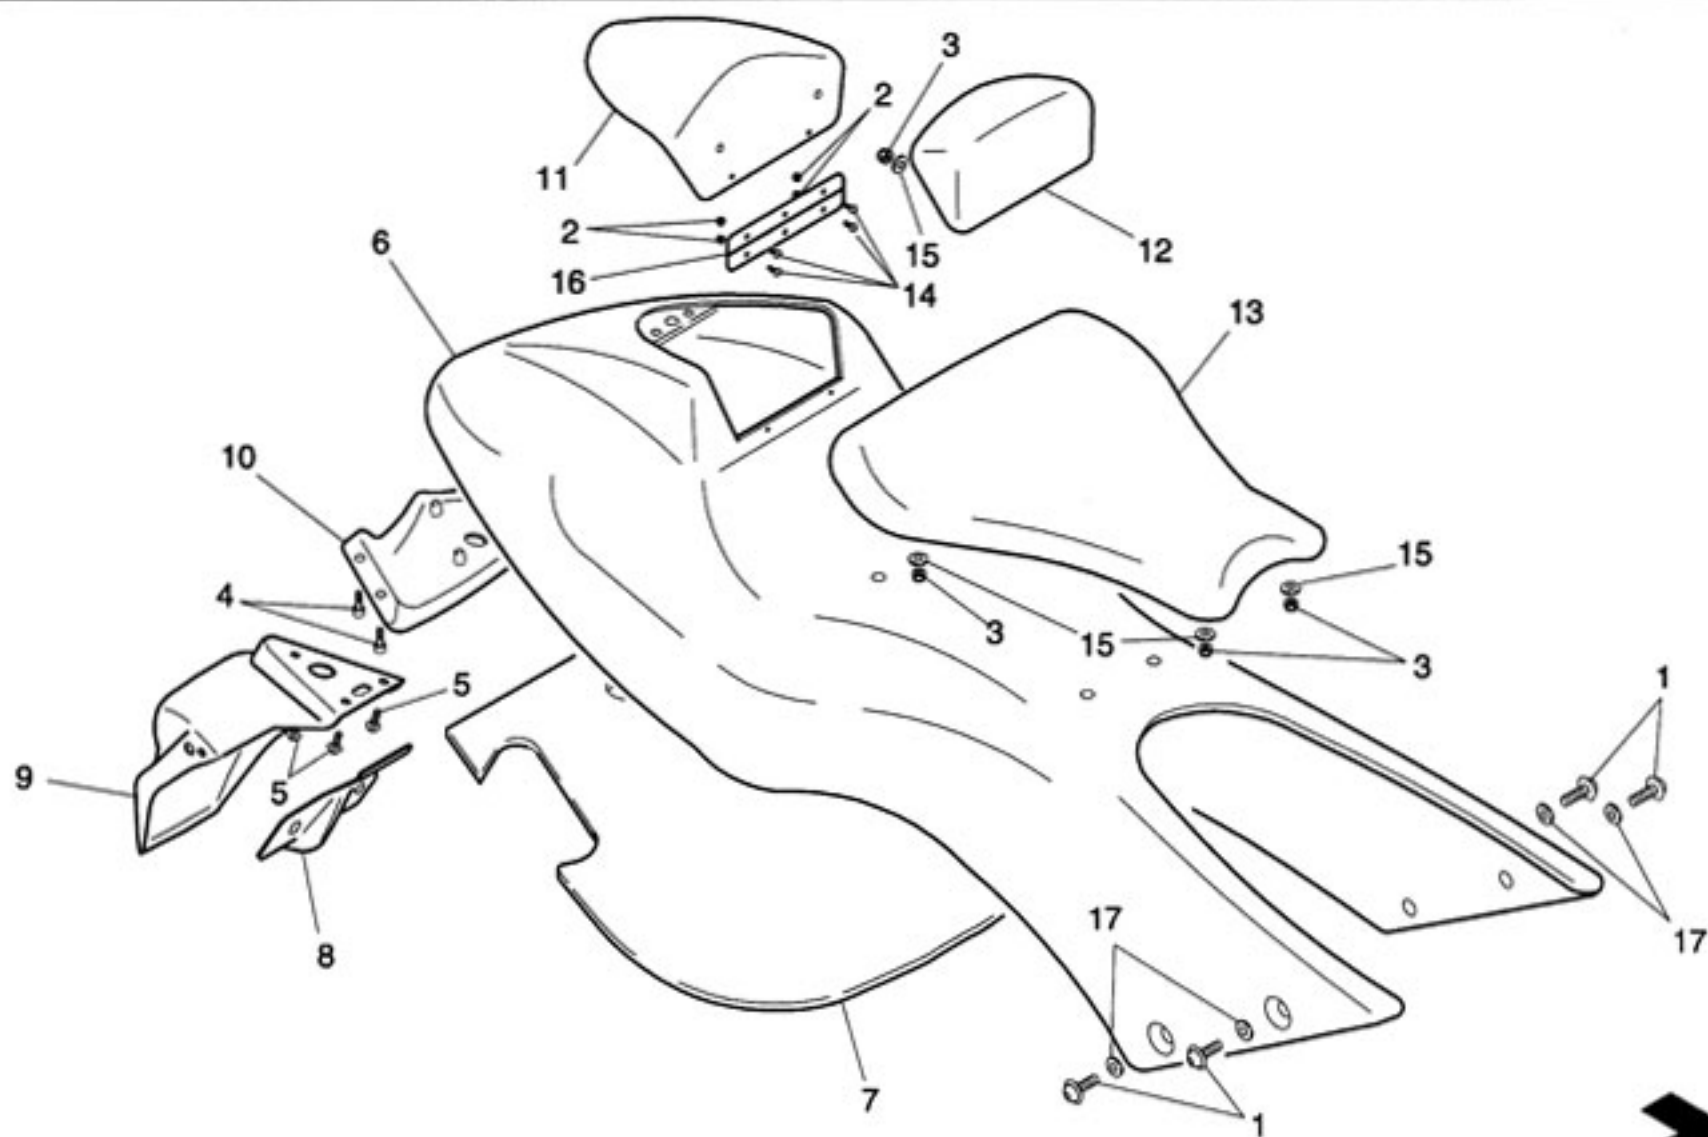

Mondial Moto s.p.a.

**CODONE
REAR FAIRING**Sez.
Sect.**F**Tav.
Tab.**14**

Piega

Cod. # MRBP010007.6

Release: 00/2003-07

Ref.	Descrizione	Description	Year	Version	Cod. #	Q.ty
1	Vite M8x16	Screw M8x16	-	-	2010360816.0	4
2	Dado M4	M4 nut	-	-	2020400004.0	4
3	Dado M5	M5 nut	-	-	MSVP010279.4	6
4	Vite M6x16	Screw M6x16	-	-	2010480616.0	4
5	Vite M6x12	Screw M6x12	-	-	2010360612.0	3
6	Codone	Rear fairing	-	Gr (*1)	MSVP010355.4	1
			-	Carbon (*1)	MSVP010356.4	1
			-	Gr (*2)	MSVP010375.4	
			-	Carbon (*2)	MSVP010376.4	
7	Paracalore interno	Heat guard, inside	-	-	MSVP010335.4	1
8	Chiusura portatarga	Number plate holder lower cover	-	-	MSVP010202.4	1
9	Portatarga	Number plate holder	-	-	MSVP010201.4	1
10	Sottocodone	Rear under-fairing	-	-	MSVP010195.4	1
11	Coperchio vano portadocumenti	Glove compartment cover	-	Gr	MSVP010357.4	1
			-	Carbon	MSVP010358.4	1
12	Schienale sella	Seat cushion	-	-	MSVP010200.4	1
13	Sella	Seat	-	-	MSVP010199.4	1
14	Vite M4x12	Screw M4x12	-	-	2010340412.0	4
15	Rondella	Washer	-	-	MSVP010280.4	6
16	Cerniera coperchio vano portadocumenti	Hinge, glove compartment cover	-	-	MSVP010278.4	1
17	Rasamento Ø8	Shim Ø8	-	-	2100081405.0	4

(*1) = fino al telaio/up to frame # ZA9SP102PG7100087

(*2) = dal telaio/as of frame # ZA9SP102PG7100088